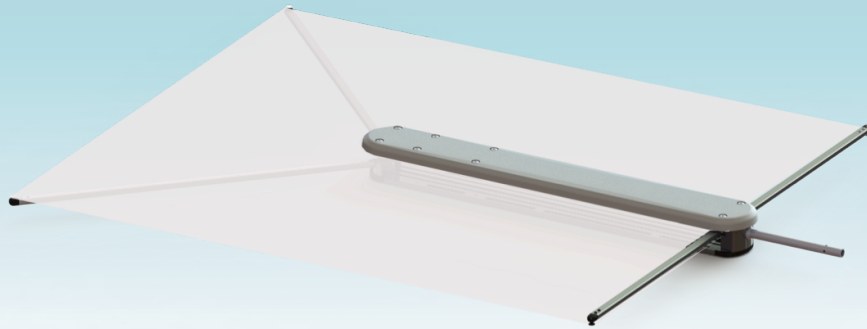

SHADEFIN™

Add an extra layer of sun protection with ShadeFin by TACO Marine – a new product that easily attaches into rod holders, tops and arches for convenient, portable shade for almost any boat.

ShadeFin's ocean-inspired design provides expanded shade coverage for multiple areas of the boat, including fore, aft and sides of tops or anywhere there is a rod holder.

To anticipate the needs of many boaters, ShadeFin pairs with either a Fixed or Adjustable Rod Holder Mount, which insert into any standard T-top rod holder or into a gunnel rod holder with an adapter, a Hardtop Bracket Mount, the Grand Slam 170 Outrigger or 170-2 Center Rigger Mounts, or with a Fixed or Adjustable Clamp-On Mount for pipe or tube. ShadeFin also works with a Telescopic Rod Holder Accessory for extended coverage right from the gunnel. ShadeFin's body houses the ribs and material and is offered in black or white.

To operate ShadeFin, remove the sleeve, mount to a desired location onboard and activate the underside release tabs. Structural ribs attached to weather-resistant sun-protecting fabric expand out from the body to lock the fin in place. ShadeFin is lightweight, portable and requires no drilling.

T10-3000-6

T10-3000-7

T10-3000-11

T10-3000-5

SHADEFIN™

FEATURES & BENEFITS

- ▶ Patent # 10, 604, 214
- ▶ T10-3000-7 and T10-3000-11 patent # 7309054 B2
- ▶ T10-3000-5 and T10-3000-6 patent pending
- ▶ Light, compact and portable
- ▶ Easily mounts into any standard rod holder
- ▶ Kit comes with a Fixed Rod Holder Mount
- ▶ Adjustable Rod Holder Mount options available
- ▶ Clamp-on mounting options available for 3/4", 1" schedule-40 Pipe and 1-1/4" O.D. tube
- ▶ Large coverage area of 5' X 6'
- ▶ UPF (Ultraviolet Protection Factor) rating of 50+ ("Excellent" rating)
- ▶ Made of high-quality anodized aluminum parts
- ▶ Includes mesh carry and stow bag