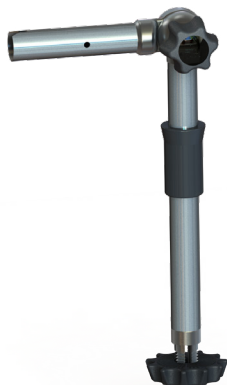

SHADEFIN™

Add an extra layer of sun protection with ShadeFin by TACO Marine – a new product that easily attaches into rod holders, tops and arches for convenient, portable shade for almost any boat.

ShadeFin's ocean-inspired design provides expanded shade coverage for multiple areas of the boat, including fore, aft and sides of tops or anywhere there is a rod holder.

To anticipate the needs of many boaters, ShadeFin pairs with either a Fixed or Adjustable Rod Holder Mount, which insert into any standard T-top rod holder or into a gunnel rod holder with an adapter, a Hardtop Bracket Mount, the Grand Slam 170 Outrigger or 170-2 Center Rigger Mounts, or with a Fixed or Adjustable Clamp-On Mount for pipe or tube. ShadeFin also works with a Telescopic Rod Holder Accessory for extended coverage right from the gunnel. ShadeFin's body houses the ribs and material and is offered in black or white.

To operate ShadeFin, remove the sleeve, mount to a desired location onboard and activate the underside release tabs. Structural ribs attached to weather-resistant sun-protecting fabric expand out from the body to lock the fin in place. ShadeFin is lightweight, portable and requires no drilling.

T10-3000-6

T10-3000-7

T10-3000-11

T10-3000-5

SHADEFIN™

FEATURES & BENEFITS

- ▶ Patent # 10, 604, 214
- ▶ T10-3000-7 and T10-3000-11 patent # 7309054 B2
- ▶ T10-3000-5 and T10-3000-6 patent pending
- ▶ Light, compact and portable
- ▶ Easily mounts into any standard rod holder
- ▶ Kit comes with a Fixed Rod Holder Mount
- ▶ Adjustable Rod Holder Mount options available
- ▶ Clamp-on mounting options available for 3/4", 1" schedule-40 Pipe and 1-1/4" O.D. tube
- ▶ Large coverage area of 5' X 6'
- ▶ UPF (Ultraviolet Protection Factor) rating of 50+ ("Excellent" rating)
- ▶ Made of high-quality anodized aluminum parts
- ▶ Includes mesh carry and stow bag